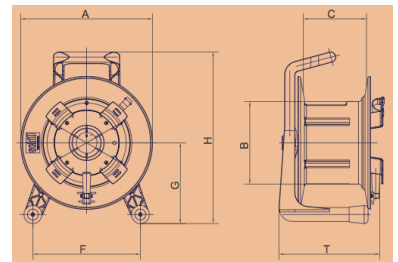

Weight (Kg)	2.73
-------------	------

805-008-000 Van Damme VDHT380 380mm flange steel cable reel

Dimensions	mm
A (Flange size)	380
B (Hub diameter)	178
C (Internal width)	142
F (Feet width)	300
H (Overall height)	450
T (External width)	230

Weight (Kg)	5.28
-------------	------

805-010-000 Van Damme VDHT460 460mm flange steel cable reel

Dimensions	mm
A (Flange size)	460
B (Hub diameter)	178
C (Internal width)	210
F (Feet width)	350
H (Overall height)	545
T (External width)	250
Weight (Kg)	7.31

805-020-000 Van Damme VDGT310.FL 310mm rubber cable reel with cable flange

Dimensions	mm
A (Flange size)	310
B (Hub diameter)	170
C (Internal width)	132
F (Feet width)	263
G (Feet to axle)	174
H (Overall height)	367
T (External width)	229
Weight (Kg)	1.78

805-022-000 Van Damme VDGT380.FL 380mm rubber cable reel with cable flange

Dimensions	mm
A (Flange size)	380
B (Hub diameter)	236
C (Internal width)	182
F (Feet width)	310
G (Feet to axle)	231
H (Overall height)	491
T (External width)	291
Weight (Kg)	4.25