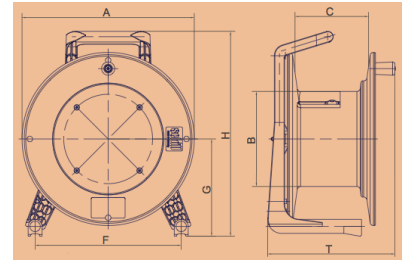

805-022-000 Van Damme VDGT380.FL 380mm rubber cable reel with cable flange

Dimensions	mm
A (Flange size)	380
B (Hub diameter)	236
C (Internal width)	182
F (Feet width)	310
G (Feet to axle)	231
H (Overall height)	491
T (External width)	291
Weight (Kg)	4.25

805-024-000 Van Damme VDGT450.FL 450mm rubber cable reel with cable flange

Dimensions	mm
A (Flange size)	445
B (Hub diameter)	296
C (Internal width)	187
F (Feet width)	345
G (Feet to axle)	266
H (Overall height)	555
T (External width)	310
Weight (Kg)	5.39

805-030-000	Van Damme VDGT310.PL 310mm rubber cable reel with blank plate
-------------	---

Dimensions	mm
A (Flange size)	310
B (Hub diameter)	170
C (Internal width)	132
F (Feet width)	263
G (Feet to axle)	174
H (Overall height)	367
T (External width)	229
Weight (Kg)	1.76

805-032-000	Van Damme VDGT380.PL 380mm rubber cable reel with blank plate
-------------	---

Dimensions	mm
A (Flange size)	380
B (Hub diameter)	236
C (Internal width)	182
F (Feet width)	310
G (Feet to axle)	231
H (Overall height)	491
T (External width)	291
Weight (Kg)	4.15