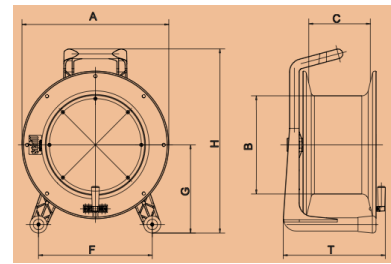

805-030-000	Van Damme VDGT310.PL 310mm rubber cable reel with blank plate
-------------	---

Dimensions	mm
A (Flange size)	310
B (Hub diameter)	170
C (Internal width)	132
F (Feet width)	263
G (Feet to axle)	174
H (Overall height)	367
T (External width)	229
Weight (Kg)	1.76

805-032-000	Van Damme VDGT380.PL 380mm rubber cable reel with blank plate
-------------	---

Dimensions	mm
A (Flange size)	380
B (Hub diameter)	236
C (Internal width)	182
F (Feet width)	310
G (Feet to axle)	231
H (Overall height)	491
T (External width)	291
Weight (Kg)	4.15

805-034-000	Van Damme VDGT450.PL 450mm rubber cable reel with blank plate
-------------	---

Dimensions	mm
A (Flange size)	445
B (Hub diameter)	296
C (Internal width)	187
F (Feet width)	345
G (Feet to axle)	266
H (Overall height)	555
T (External width)	310
Weight (Kg)	5.58

805-042-000	Van Damme VDG380.DR 380mm rubber cable reel with door
-------------	---

Dimensions	mm
A (Flange size)	380
B (Hub diameter)	236
C (Internal width)	182
F (Feet width)	310
G (Feet to axle)	231
H (Overall height)	491
T (External width)	291
Weight (Kg)	4.35