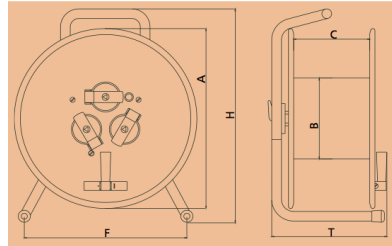

CABLE REELS WEIGHTS & DIMENSIONS

805-002-000 Van Damme VDSP240 240mm flange plastic cable reel

Dimensions	mm
A (Flange size)	240
B (Hub diameter)	135
C (Internal width)	125
F (Feet width)	240
H (Overall height)	315
T (External width)	200

Weight (Kg)	1.61
-------------	------

805-004-000 Van Damme VDSP300 300mm flange plastic cable reel

Dimensions	mm
A (Flange size)	305
B (Hub diameter)	135
C (Internal width)	125
F (Feet width)	264
H (Overall height)	365
T (External width)	210

Weight (Kg)	1.70
-------------	------

805-006-000 Van Damme VDHT300 300mm flange steel cable reel

Dimensions	mm
A (Flange size)	300
B (Hub diameter)	135
C (Internal width)	125
F (Feet width)	265
H (Overall height)	365
T (External width)	200

Weight (Kg)	2.73
-------------	------

805-008-000 Van Damme VDHT380 380mm flange steel cable reel

Dimensions	mm
A (Flange size)	380
B (Hub diameter)	178
C (Internal width)	142
F (Feet width)	300
H (Overall height)	450
T (External width)	230