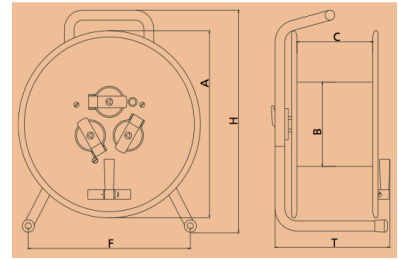

Weight (Kg)	1.70
-------------	------

805-006-000 Van Damme VDHT300 300mm flange steel cable reel

Dimensions	mm
A (Flange size)	300
B (Hub diameter)	135
C (Internal width)	125
F (Feet width)	265
H (Overall height)	365
T (External width)	200

Weight (Kg)	2.73
-------------	------

805-008-000 Van Damme VDHT380 380mm flange steel cable reel

Dimensions	mm
A (Flange size)	380
B (Hub diameter)	178
C (Internal width)	142
F (Feet width)	300
H (Overall height)	450
T (External width)	230

Weight (Kg)	5.28
-------------	------

805-010-000 Van Damme VDHT460 460mm flange steel cable reel

Dimensions	mm
A (Flange size)	460
B (Hub diameter)	178
C (Internal width)	210
F (Feet width)	350
H (Overall height)	545
T (External width)	250
Weight (Kg)	7.31

805-022-000 Van Damme VDGT380.FL 380mm rubber cable reel with cable flange

Dimensions	mm
A (Flange size)	380
B (Hub diameter)	236
C (Internal width)	182
F (Feet width)	310
G (Feet to axle)	231
H (Overall height)	491
T (External width)	291
Weight (Kg)	4.25