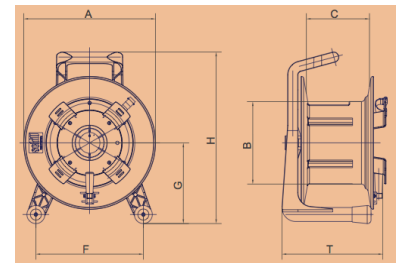

Weight (Kg)	2.73
-------------	------

805-008-000 Van Damme VDHT380 380mm flange steel cable reel

Dimensions	mm
A (Flange size)	380
B (Hub diameter)	178
C (Internal width)	142
F (Feet width)	300
H (Overall height)	450
T (External width)	230

Weight (Kg)	5.28
-------------	------

805-010-000 Van Damme VDHT460 460mm flange steel cable reel

Dimensions	mm
A (Flange size)	460
B (Hub diameter)	178
C (Internal width)	210
F (Feet width)	350
H (Overall height)	545
T (External width)	250
Weight (Kg)	7.31

805-020-000 Van Damme VDGT310.FL 310mm rubber cable reel with cable flange

Dimensions	mm
A (Flange size)	310
B (Hub diameter)	170
C (Internal width)	132
F (Feet width)	263
G (Feet to axle)	174
H (Overall height)	367
T (External width)	229
Weight (Kg)	1.78

805-022-000 Van Damme VDGT380.FL 380mm rubber cable reel with cable flange

Dimensions	mm
A (Flange size)	380
B (Hub diameter)	236
C (Internal width)	182
F (Feet width)	310
G (Feet to axle)	231
H (Overall height)	491
T (External width)	291
Weight (Kg)	4.25