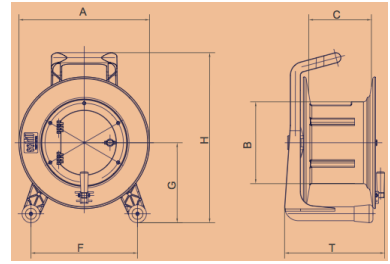

805-032-000	Van Damme VDGT380.PL 380mm rubber cable reel with blank plate
-------------	---

Dimensions	mm
A (Flange size)	380
B (Hub diameter)	236
C (Internal width)	182
F (Feet width)	310
G (Feet to axle)	231
H (Overall height)	491
T (External width)	291
Weight (Kg)	4.15

805-034-000	Van Damme VDGT450.PL 450mm rubber cable reel with blank plate
-------------	---

Dimensions	mm
A (Flange size)	445
B (Hub diameter)	296
C (Internal width)	187
F (Feet width)	345
G (Feet to axle)	266
H (Overall height)	555
T (External width)	310
Weight (Kg)	5.58

805-040-000	Van Damme VDGT310.DR 310mm rubber cable reel with door
-------------	--

Dimensions	mm
A (Flange size)	310
B (Hub diameter)	170
C (Internal width)	132
F (Feet width)	263
G (Feet to axle)	174
H (Overall height)	367
T (External width)	229
Weight (Kg)	1.78

805-042-000	Van Damme VDG380.DR 380mm rubber cable reel with door
-------------	---

Dimensions	mm
A (Flange size)	380
B (Hub diameter)	236
C (Internal width)	182
F (Feet width)	310
G (Feet to axle)	231
H (Overall height)	491
T (External width)	291
Weight (Kg)	4.35