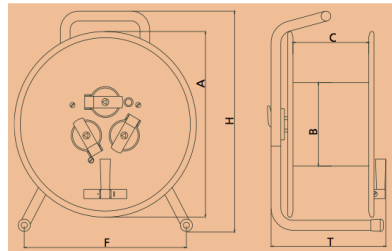

Dimensions	mm
A (Flange size)	380
B (Hub diameter)	178
C (Internal width)	142
F (Feet width)	300
H (Overall height)	450
T (External width)	230

Weight (Kg)	5.28