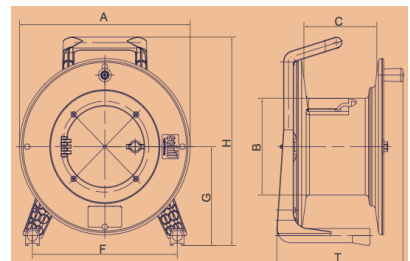

805-032-000	Van Damme VDGT380.PL 380mm rubber cable reel with blank plate
-------------	---

Dimensions	mm
A (Flange size)	380
B (Hub diameter)	236
C (Internal width)	182
F (Feet width)	310
G (Feet to axle)	231
H (Overall height)	491
T (External width)	291
Weight (Kg)	4.15

805-034-000	Van Damme VDGT450.PL 450mm rubber cable reel with blank plate
-------------	---

Dimensions	mm
A (Flange size)	445
B (Hub diameter)	296
C (Internal width)	187
F (Feet width)	345
G (Feet to axle)	266
H (Overall height)	555
T (External width)	310
Weight (Kg)	5.58

805-040-000	Van Damme VDGT310.DR 310mm rubber cable reel with door
-------------	--

Dimensions	mm
A (Flange size)	310
B (Hub diameter)	170
C (Internal width)	132
F (Feet width)	263
G (Feet to axle)	174
H (Overall height)	367
T (External width)	229
Weight (Kg)	1.78

805-042-000	Van Damme VDG380.DR 380mm rubber cable reel with door
-------------	---

Dimensions	mm
A (Flange size)	380
B (Hub diameter)	236
C (Internal width)	182
F (Feet width)	310
G (Feet to axle)	231
H (Overall height)	491
T (External width)	291
Weight (Kg)	4.35