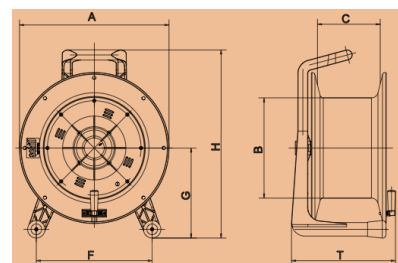

Dimensions	mm
A (Flange size)	460
B (Hub diameter)	178
C (Internal width)	210
F (Feet width)	350
H (Overall height)	545
T (External width)	250
Weight (Kg)	7.31

Dimensions	mm
A (Flange size)	310
B (Hub diameter)	170
C (Internal width)	132
F (Feet width)	263
G (Feet to axle)	174
H (Overall height)	367
T (External width)	229
Weight (Kg)	1.78

Dimensions	mm
A (Flange size)	380
B (Hub diameter)	236
C (Internal width)	182
F (Feet width)	310
G (Feet to axle)	231
H (Overall height)	491
T (External width)	291
Weight (Kg)	4.25

Dimensions	mm
A (Flange size)	445
B (Hub diameter)	296
C (Internal width)	187
F (Feet width)	345
G (Feet to axle)	266
H (Overall height)	555
T (External width)	310
Weight (Kg)	5.39