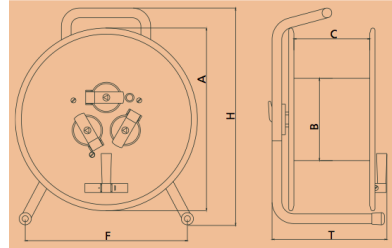

CABLE REELS WEIGHTS & DIMENSIONS

805-002-000 Van Damme VDSP240 240mm flange plastic cable reel

Dimensions	mm
A (Flange size)	240
B (Hub diameter)	135
C (Internal width)	125
F (Feet width)	240
H (Overall height)	315
T (External width)	200

Weight (Kg)	1.61
-------------	------

805-004-000 Van Damme VDSP300 300mm flange plastic cable reel

Dimensions	mm
A (Flange size)	305
B (Hub diameter)	135
C (Internal width)	125
F (Feet width)	264
H (Overall height)	365
T (External width)	210

Weight (Kg)	1.70
-------------	------

805-006-000 Van Damme VDHT300 300mm flange steel cable reel

Dimensions	mm
A (Flange size)	300
B (Hub diameter)	135
C (Internal width)	125
F (Feet width)	265
H (Overall height)	365
T (External width)	200

805-042-000	Van Damme VDG380.DR 380mm rubber cable reel with door
-------------	---

Dimensions	mm
A (Flange size)	380
B (Hub diameter)	236
C (Internal width)	182
F (Feet width)	310
G (Feet to axle)	231
H (Overall height)	491
T (External width)	291
Weight (Kg)	4.35