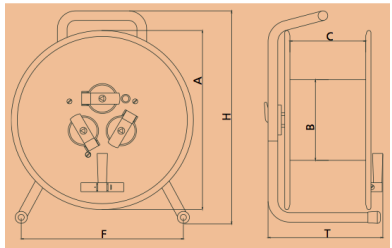

CABLE REELS WEIGHTS & DIMENSIONS

805-002-000 Van Damme VDSP240 240mm flange plastic cable reel

Dimensions	mm
A (Flange size)	240
B (Hub diameter)	135
C (Internal width)	125
F (Feet width)	240
H (Overall height)	315
T (External width)	200

Weight (Kg)	1.61
-------------	------

805-004-000 Van Damme VDSP300 300mm flange plastic cable reel

Dimensions	mm
A (Flange size)	305
B (Hub diameter)	135
C (Internal width)	125
F (Feet width)	264
H (Overall height)	365
T (External width)	210

Weight (Kg)	1.70
-------------	------

805-006-000 Van Damme VDHT300 300mm flange steel cable reel

Dimensions	mm
A (Flange size)	300
B (Hub diameter)	135
C (Internal width)	125
F (Feet width)	265
H (Overall height)	365
T (External width)	200

805-042-000	Van Damme VDG380.DR 380mm rubber cable reel with door
-------------	---

Dimensions	mm
A (Flange size)	380
B (Hub diameter)	236
C (Internal width)	182
F (Feet width)	310
G (Feet to axle)	231
H (Overall height)	491
T (External width)	291
Weight (Kg)	4.35