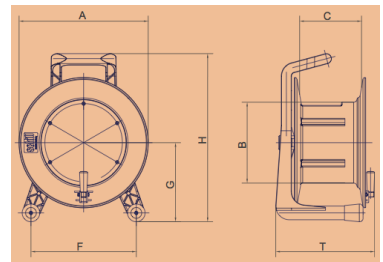

805-022-000 Van Damme VDGT380.FL 380mm rubber cable reel with cable flange

Dimensions	mm
A (Flange size)	380
B (Hub diameter)	236
C (Internal width)	182
F (Feet width)	310
G (Feet to axle)	231
H (Overall height)	491
T (External width)	291
Weight (Kg)	4.25

805-024-000 Van Damme VDGT450.FL 450mm rubber cable reel with cable flange

Dimensions	mm
A (Flange size)	445
B (Hub diameter)	296
C (Internal width)	187
F (Feet width)	345
G (Feet to axle)	266
H (Overall height)	555
T (External width)	310
Weight (Kg)	5.39

805-030-000	Van Damme VDGT310.PL 310mm rubber cable reel with blank plate
-------------	---

Dimensions	mm
A (Flange size)	310
B (Hub diameter)	170
C (Internal width)	132
F (Feet width)	263
G (Feet to axle)	174
H (Overall height)	367
T (External width)	229
Weight (Kg)	1.76

805-032-000	Van Damme VDGT380.PL 380mm rubber cable reel with blank plate
-------------	---

Dimensions	mm
A (Flange size)	380
B (Hub diameter)	236
C (Internal width)	182
F (Feet width)	310
G (Feet to axle)	231
H (Overall height)	491
T (External width)	291
Weight (Kg)	4.15